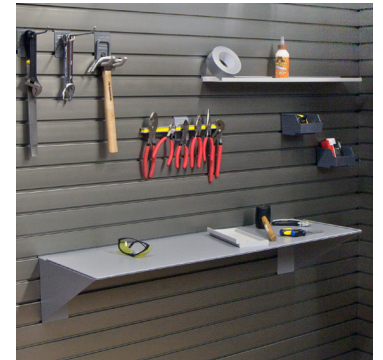

Shelves & Baskets

Heavy Duty

Workstation

Versatile

Sturdy

CamLok™ Shelves & Baskets

Watch our CamLok™ in action:

All storeWALL's shelves and baskets are guaranteed to hold your toughest loads and are the strongest in the market. If you can lift it, our accessories can hold it. All our shelves and baskets are built to perform with superior construction and the finest materials: industrial grade steel and heavy duty powder coat finishes will withstand years of use and abuse.

All storeWALL's shelves and baskets feature our exclusive CamLok system to lock your accessories securely into the panels. This chrome plated solid metal CamLok gives you the advantage of safety, security and protection. A simple twist holds the accessory securely in place; another turn and the accessory can be easily moved to a different location on the panel.

Exclusive CamLok
Keeps accessories locked in place

HeavyDuty Backplate
Engineered tough for the most demanding applications

STW 10 Powder Coat Finish
Extra heavy coating to resist dings and protect against rust

Industrial Grade Steel
Engineered strong to hold your most valuable equipment

storeWALL's 10 Year Warranty
Performance guaranteed to last 10 years...No questions asked

Shelf & Basket Assortment

48" Metal Shelf