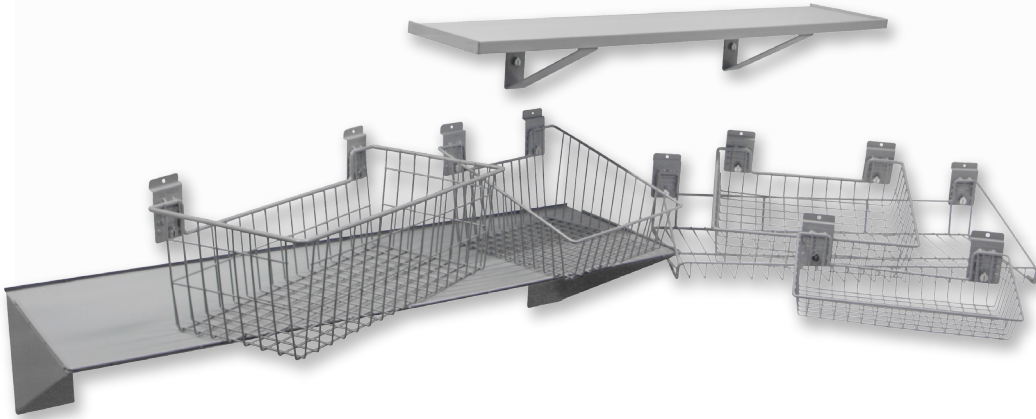

Shelves & Baskets

Heavy Duty

Workstation

Versatile

Sturdy

CamLok™ Shelves & Baskets

Watch our CamLok™ in action:

All storeWALL's shelves and baskets are guaranteed to hold your toughest loads and are the strongest in the market. If you can lift it, our accessories can hold it. All our shelves and baskets are built to perform with superior construction and the finest materials: industrial grade steel and heavy duty powder coat finishes will withstand years of use and abuse.

All storeWALL's shelves and baskets feature our exclusive CamLok system to lock your accessories securely into the panels. This chrome plated solid metal CamLok gives you the advantage of safety, security and protection. A simple twist holds the accessory securely in place; another turn and the accessory can be easily moved to a different location on the panel.

Exclusive CamLok
Keeps accessories locked in place

HeavyDuty Backplate
Engineered tough for the most demanding applications

STW 10 Powder Coat Finish
Extra heavy coating to resist dings and protect against rust

Industrial Grade Steel
Engineered strong to hold your most valuable equipment

storeWALL's 10 Year Warranty
Performance guaranteed to last 10 years...No questions asked

Shelf & Basket Assortment

48" Metal Shelf