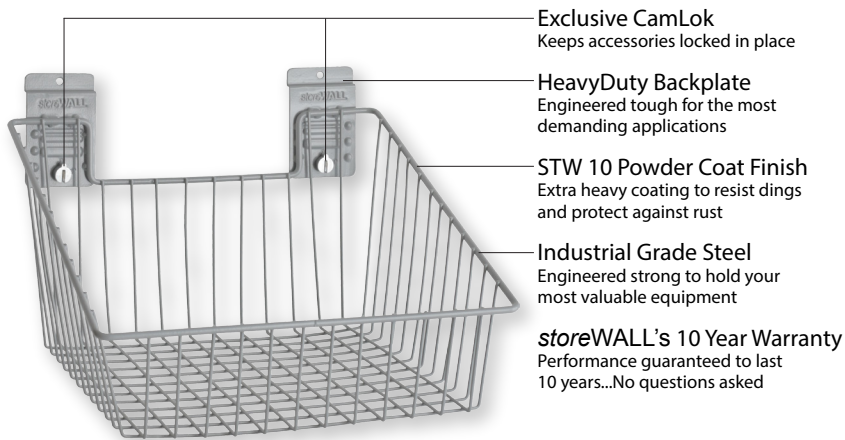

Shelves & Baskets

Heavy Duty

Workstation

Versatile

Sturdy

CamLok™ Shelves & Baskets

Watch our CamLok™ in action:

All storeWALL's shelves and baskets are guaranteed to hold your toughest loads and are the strongest in the market. If you can lift it, our accessories can hold it. All our shelves and baskets are built to perform with superior construction and the finest materials: industrial grade steel and heavy duty powder coat finishes will withstand years of use and abuse.

All storeWALL's shelves and baskets feature our exclusive CamLok system to lock your accessories securely into the panels. This chrome plated solid metal CamLok gives you the advantage of safety, security and protection. A simple twist holds the accessory securely in place; another turn and the accessory can be easily moved to a different location on the panel.

Exclusive CamLok
Keeps accessories locked in place

HeavyDuty Backplate
Engineered tough for the most demanding applications

STW 10 Powder Coat Finish
Extra heavy coating to resist dings and protect against rust

Industrial Grade Steel
Engineered strong to hold your most valuable equipment

storeWALL's 10 Year Warranty
Performance guaranteed to last 10 years...No questions asked

Shelf & Basket Assortment

48" Metal Shelf