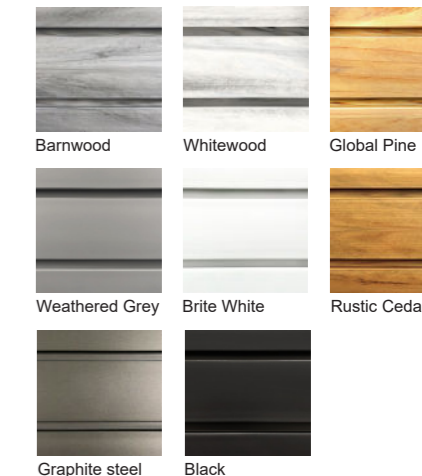

Olympic Strength
If you can lift it, our accessories will hold it.

Panels
HEAVY DUTY

★★★★★
Panel Height: 15 inches
Panel Thickness: 0.70"
Sq. Ft. per 8ft Case: 40ft
Max Holding Capacity: 300 lbs per sq. ft. (with InstallStrips)

STANDARD DUTY

★★★★★
Panel Height: 12 inches
Panel Thickness: 0.66"
Sq. Ft. per 8ft Case: 32ft
Max Holding Capacity: 250 lbs per sq. ft. (with InstallStrips)

BASIC DUTY

★★★★
Panel Height: 12 inches
Panel Thickness: 0.66"
Sq. Ft. per 8ft Case: 32ft
Max Holding Capacity: 75 lbs per sq. ft.

Finishes