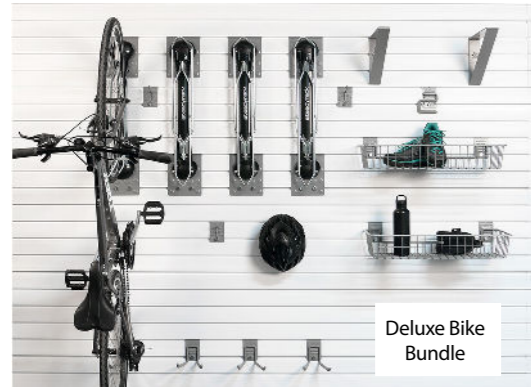

Easy Installation & Hidden Fastener
InstallStrips have superior strength with added contact points.

Exclusive CamLock
Lock your accessories securely to the panels.

Olympic Strength
If you can lift it, our accessories will hold it.

BASIC DUTY

★★★★
Panel Height: 12 inches
Panel Thickness: 0.66"
Sq. Ft. per 8ft Case: 32ft
Max Holding Capacity: 75 lbs per sq. ft.

Finishes

Bike Storage

Deluxe Bike Bundle

Fat Tire Bike Set

storeWALL Steadyrack